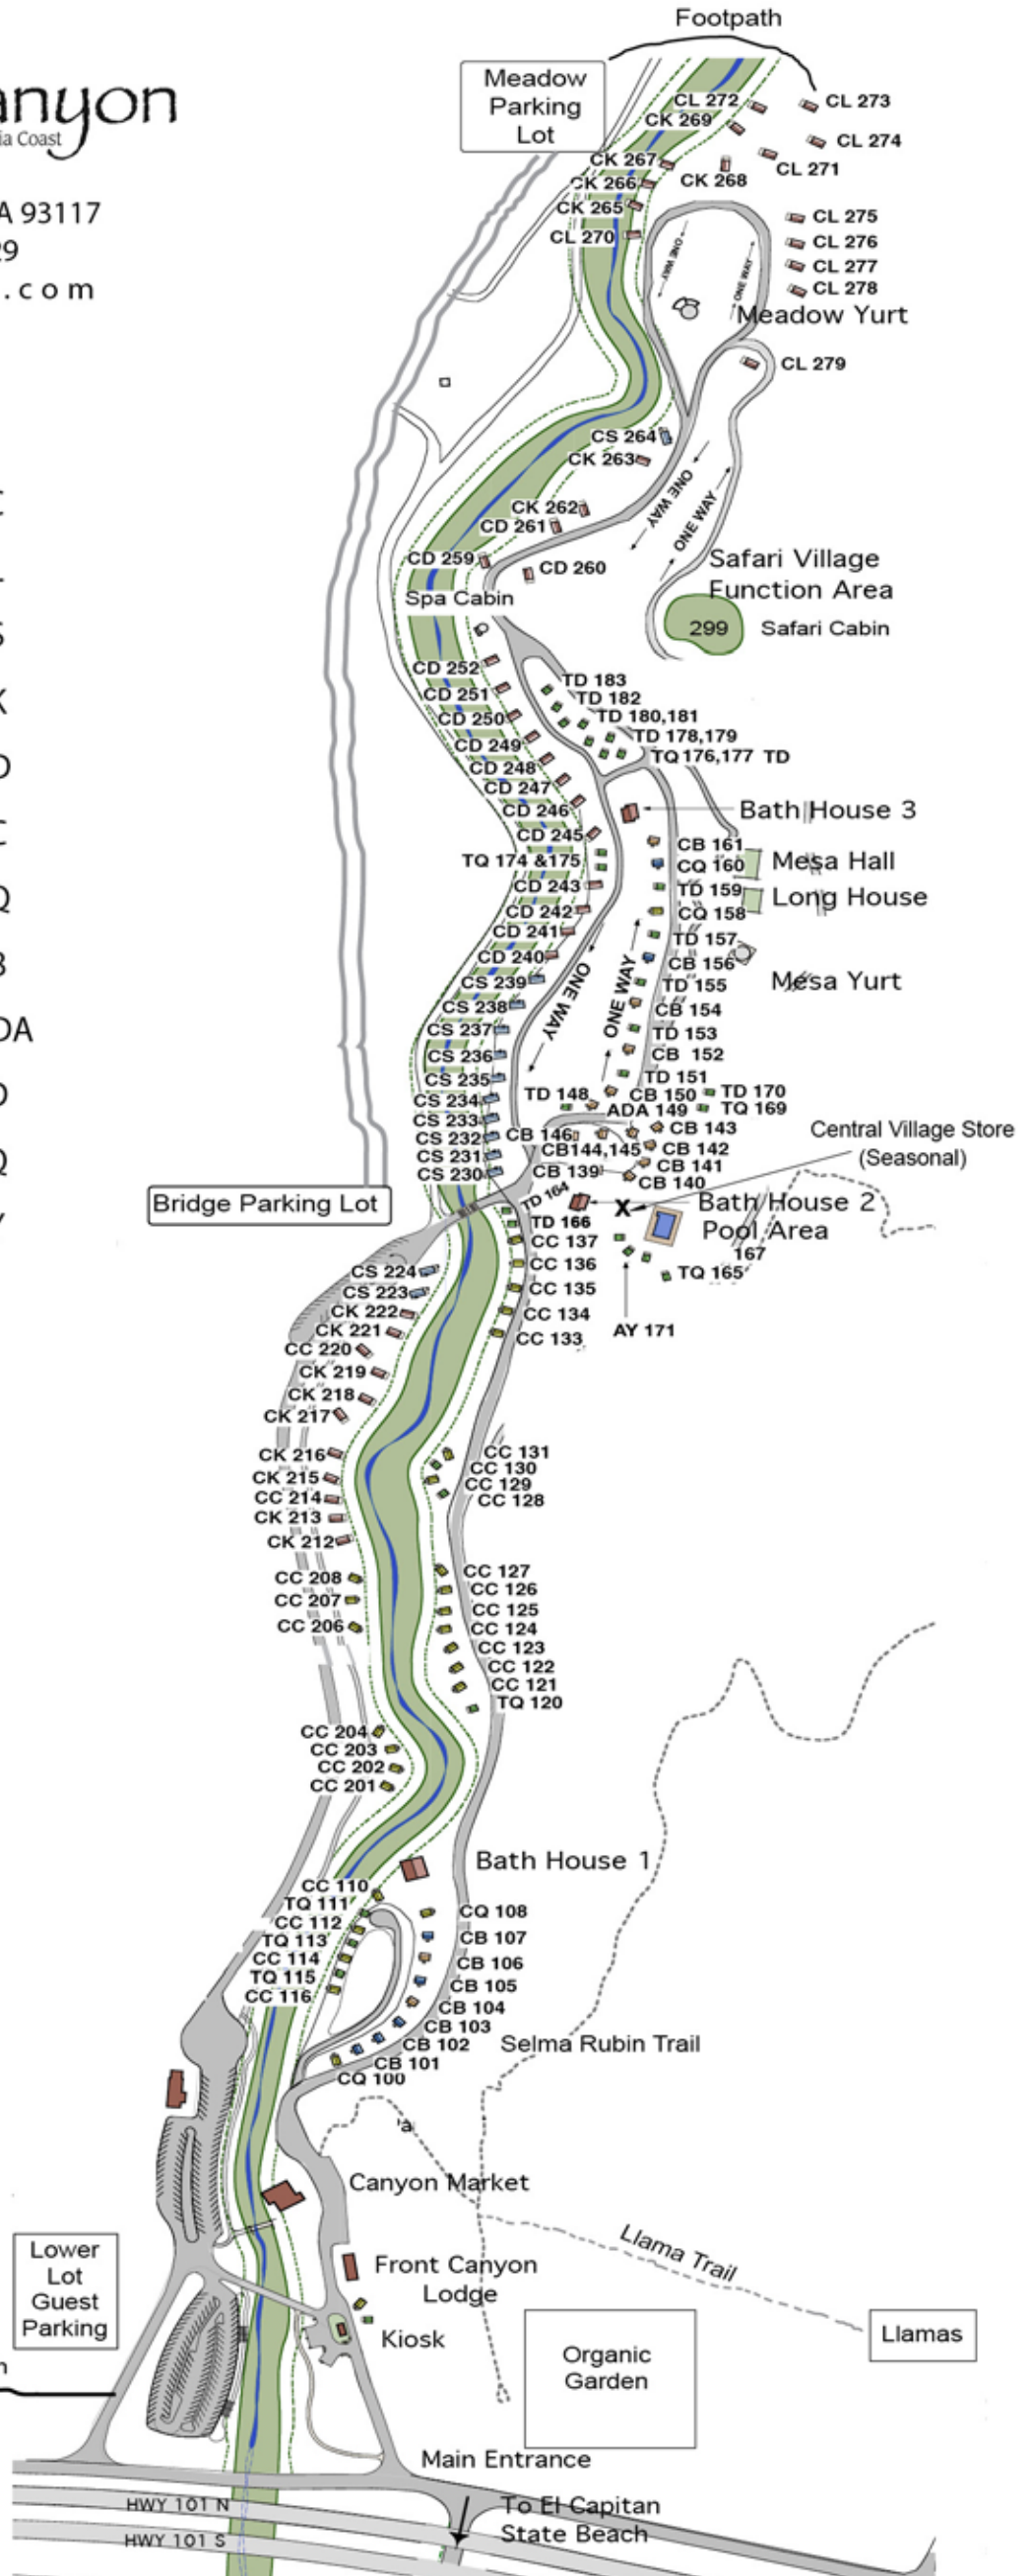

elCapitan Canyon

Nature Lodging on the California Coast

11560 Calle Real, Goleta, CA 93117
 Phone (866) 352-2729
 elcapitancanyon.com

Room Type

Safari Cabin	SC
Canyon Loft	CL
Canyon Suite	CS
Creekside King	CK
Creekside Double	CD
Creekside Queen	CC
Canyon Queen	CQ
Canyon Bunk	CB
ADA Accessible Cabin	ADA
Tent Double	TD
Tent Queen	TQ
Adventure Yurt	AY

Bill Wallace Trailhead

Ocean Mesa RV Campground

Lower Lot Guest Parking

Canyon Market

Front Canyon Lodge

Kiosk

Organic Garden

Llamas

Main Entrance

HWY 101 N
 HWY 101 S

To El Capitan State Beach